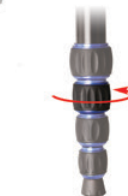

Triad C5 Compact

Features & Benefits

- Lightweight, aluminium, super-compact travel size tripod with integrated monopod, for DSLR & Camcorder, with carrying case.
- 5-section tripod, with twist-lock leg system, fully adjustable legs. Locking at 3 different angles.
- Detachable monopod. One leg transforms into an independent monopod.
- Ball-head with +90°/-90° orientation groove, with smooth 360° horizontal motion. Two dials for panning, rotating or locking head.
- Dovetail sliding plate head with 2-step lock-in plate system.
- Hanging hook for stabilising counterweight.
- Rubber Feet for grip & stability.

Part No: 999 401.0
EAN: 5099113094018